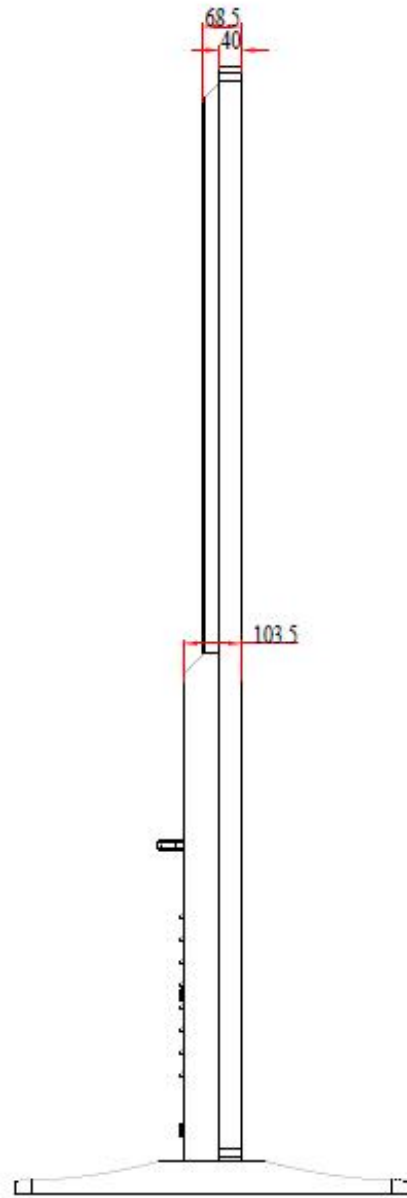

8. Dimension Drawing