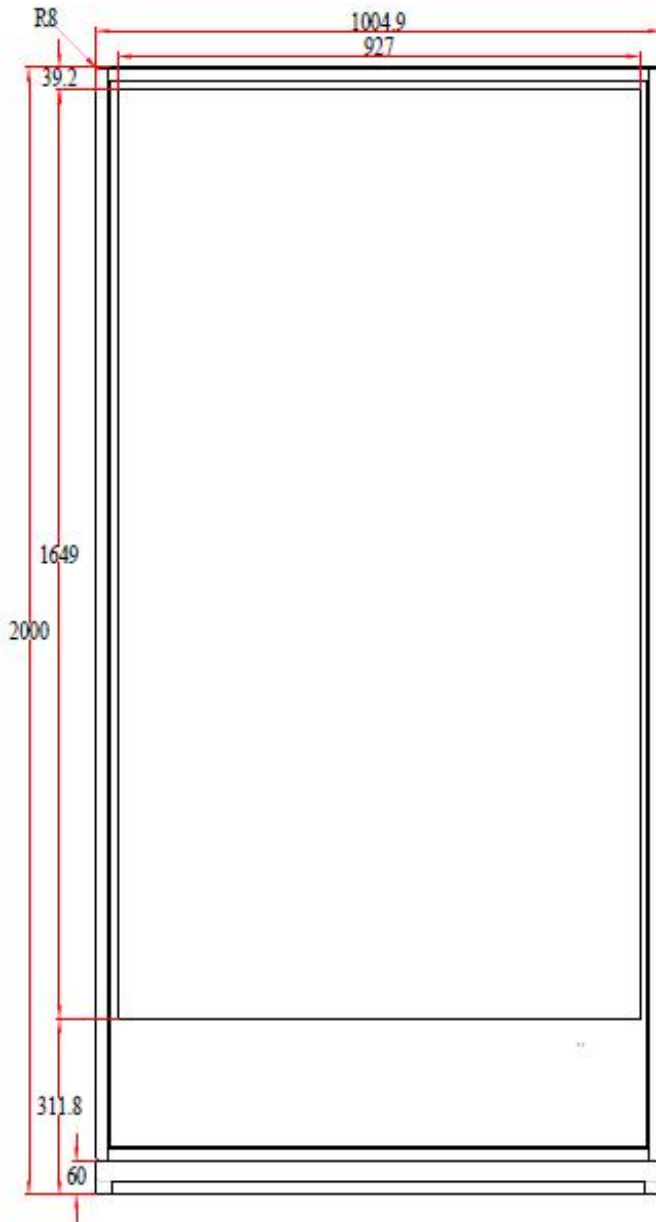

8. Dimension Drawing