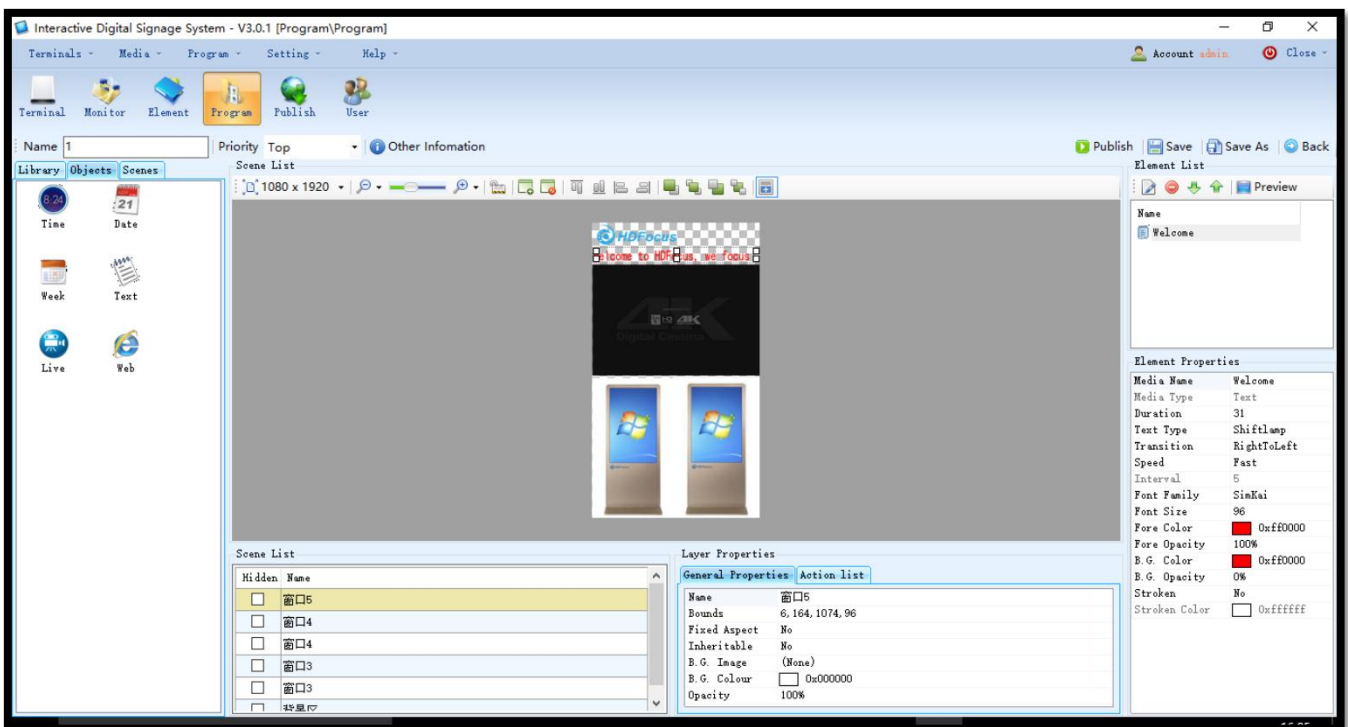

8. Dimension Drawing

9. HD-DS Digital Signage Software

Program Interface Edited by HD-DS Software

HD-DS Key Features:

- ✘ Easy to operate, user can manage the system anywhere as long as he has internet access;
- ✘ Support online edit program and release program;
- ✘ Support visually make program, can preview the program immediately;
- ✘ Support centrally manage the system, but every terminal will download the program and play locally;
- ✘ Networking based, central control of multiple kiosks;
- ✘ Remotely control, such as restart, volume adjust, system upgrade;