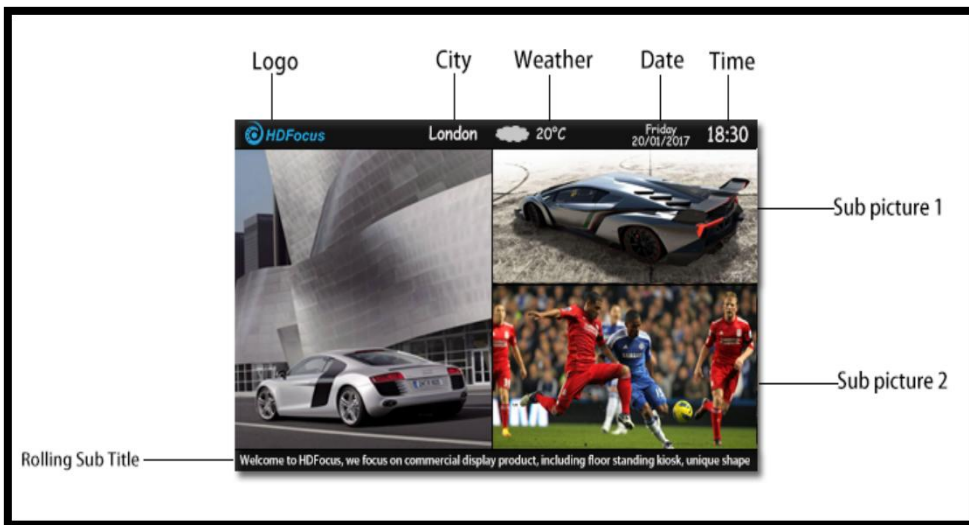

9. HD-DS Digital Signage Software

Program Interface Edited by HD-DS Software